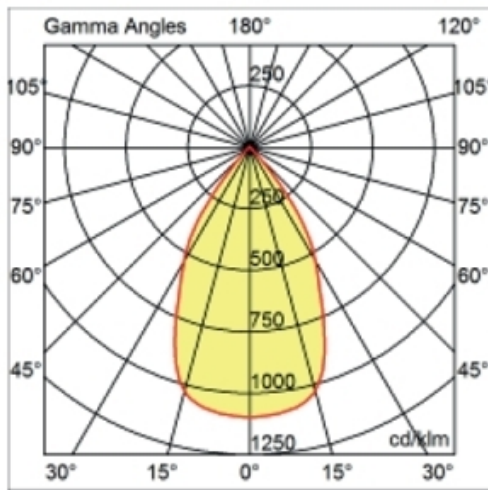

DIXIT RA11 RECESSED

A56020-

PROJECT	
TYPE	
SPECIFIER	
QUANTITY	
DATE	

RA 11 DIXIT LED 12W 1700LM 3000K				R:100%		I.Max:1096 Cd/Klm				
H[m]	D[m]	Max lux	Med lux	Alpha=55°		H[m]	D[m]	Max lux	Med lux	Beta=55°
1.00	1.13	1658	898			1.00	1.13	1658	898	
2.00	2.26	415	224		2.00	2.26	415	224		
3.00	3.38	184	100		3.00	3.38	184	100		
4.00	4.51	104	56		4.00	4.51	104	56		
5.00	5.64	66	36		5.00	5.64	66	36		

	DP	DV	
Dimming	Phase	0-10V	
Color Temperature	27K 30K 35K 40K	2700K 3000K 3500K 4000K	K°

Order Example **L5XXXXXX-DV-30K**

0-10V 3000K