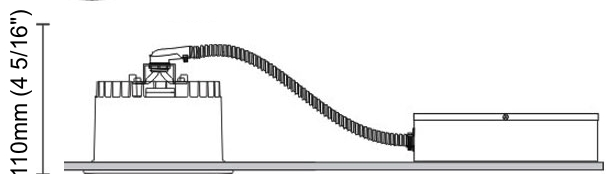

GENERAL

Series: Dixit
Subseries: Dixit RA11
Partner: Ivela
Division: Architectural
Installation: Recessed
Product Type: Downlight
Mounting Location: Ceiling
Light Distribution: Direct

PHYSICAL

Aperture Sizes - Downlights: 3"
Shape: Round
Diameter (mm): 110
Diameter (in): 4 ⁵/₁₆
Height (mm): 70
Height (in): 2 ⁷/₄
Min. Recessing Depth (mm): 110
Min. Recessing Depth (in): 4 ¹⁵/₁₆
Weight (kg): 0.6
Weight (lbs): 1.32
Diffuser: Clear Polycarbonate
Fixture Finish: MWH
Fixture Material: Aluminum Die Cast
Cut-out Measurements: 100mm / 3 15/16"

ELECTRICAL

Lamp Type: LED
Total Output Wattage (W): 12 / 18 / 26
Dimming: Tri-Mode (Non-Dimming and Phase Dimming (120Vac only) and 0-10V Dimming)
Driver Included: No
Driver Location: Recessed Housing
Driver Type: Constant Current - Universal
Driver Class: Class 2
Input Voltage (V): 120 - 277
Constant Current (mA): 350 / 500 / 700

LED

Number of LEDs: 1
Color Temperature (*K): 2700 / 3000 / 4000
Max. Delivered Lumen (lm): 1513 / 2092 / 2759
CRI: >85 CRI
Efficiency (%): 89
Lamp Life (hrs): 50000
Upon Request: 3500K upon request

OPTICAL

Optic°: 55
Adjustability: Fixed
Upon Request: Optic 18° or 30° (mirror-metallized) / 70° (white)

RATINGS AND CERTIFICATIONS

Certified By: Certified for North American Standards
IP rating: IP43
IK Rating: IK08
Glare Rating: ≤ 19